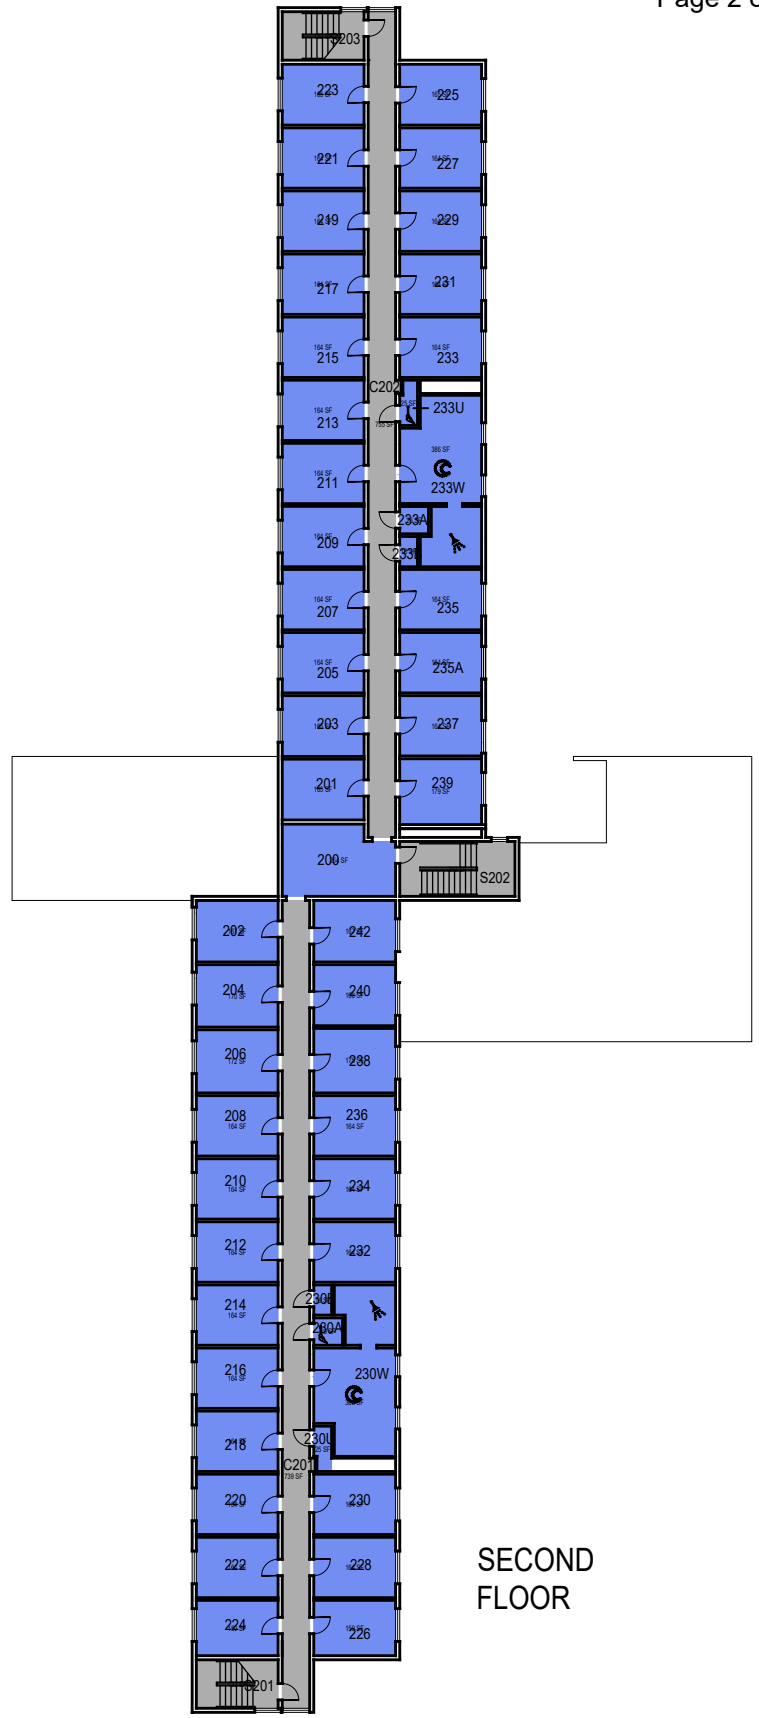

Tenaya Hall

Floor 1

FACILITIES MANAGEMENT AND DEVELOPMENT

Space Data http://afd.calpoly.edu/facilities/spacefacility/space_data.asp

000 UNASSIGN	400 STUDY	800 HEALTH
100 CLASS	500 SPECIAL	900 RESIDENTIAL
200 LAB	600 GENERAL	
300 OFFICE	700 SUPPORT	

Room Use

March 2022

1"=35'

THIRD FLOOR

SECOND FLOOR

Tenaya Hall

Floors 2 and 3

FACILITIES MANAGEMENT AND DEVELOPMENT

Space Data http://afd.calpoly.edu/facilities/spacefacility/space_data.asp

000 UNASSIGN	400 STUDY	800 HEALTH
100 CLASS	500 SPECIAL	900 RESIDENTIAL
200 LAB	600 GENERAL	
300 OFFICE	700 SUPPORT	

Room Use

March 2022

1"=35'