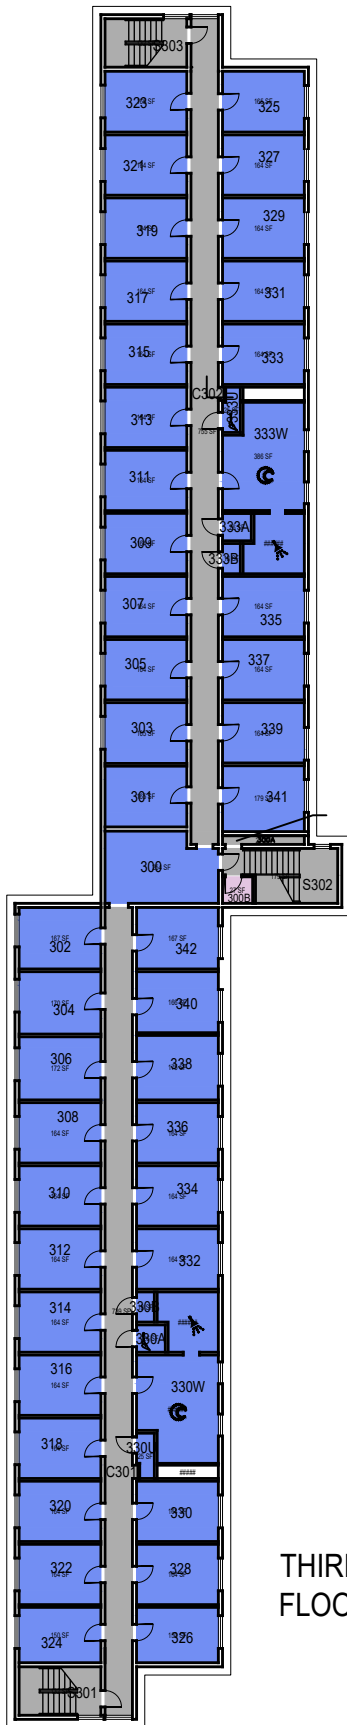

Tenaya Hall

Floor 1

FACILITIES MANAGEMENT AND DEVELOPMENT

Space Data http://afd.calpoly.edu/facilities/spacefacility/space_data.asp

000 UNASSIGN	400 STUDY	800 HEALTH
100 CLASS	500 SPECIAL	900 RESIDENTIAL
200 LAB	600 GENERAL	
300 OFFICE	700 SUPPORT	

Room Use

March 2022

1"=35'

THIRD FLOOR

SECOND FLOOR

Tenaya Hall

Floors 2 and 3

FACILITIES MANAGEMENT AND DEVELOPMENT

1"=35'